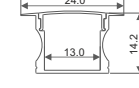

ITEM CODE	DETAILS	DIMENSION / CUT. DIA.	MRP ₹	DBP ₹	PKG.
GM-AR-613B					
GM-AR-613B	2m aluminum+2m pc +4end caps+4back clips	24 x 14.2	635.00	390.00	25