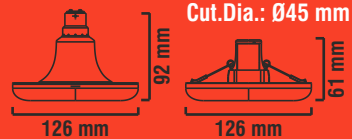

## B22 + DOWN LIGHT CONVERTIBLE

15w

EXCELLENT CRI

1

YEAR WARRANTY

86% SAVINGS

Col.Temp: 3K/4K/6K/3in1